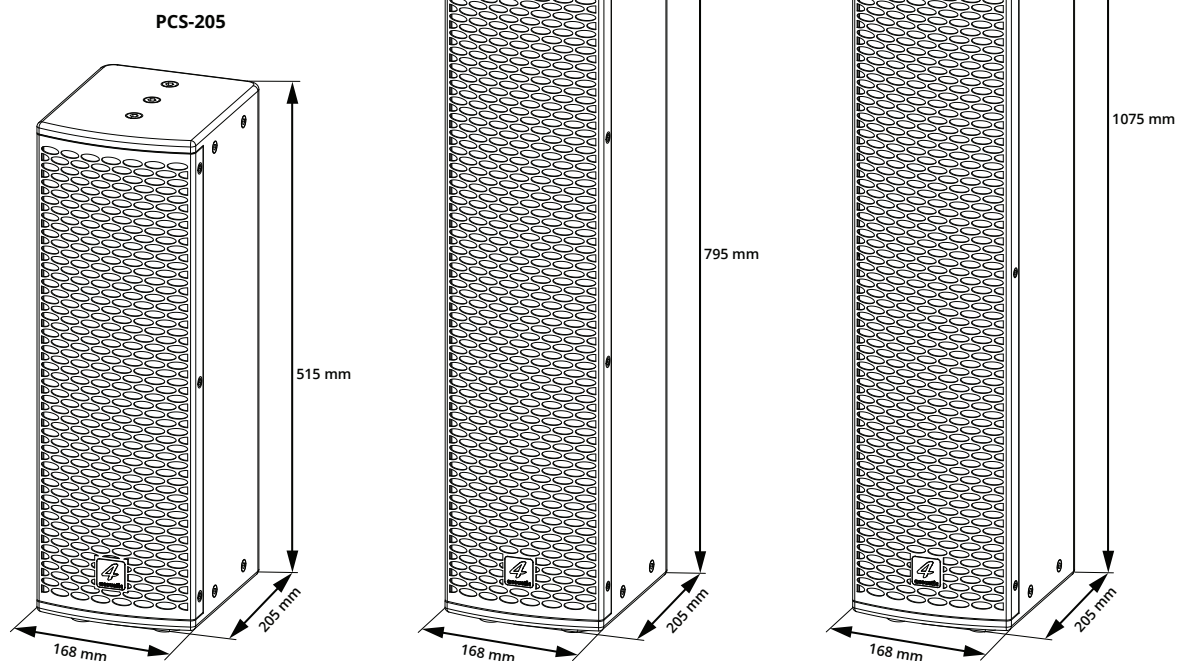

Model Name	PCS-205	PCS-405	PCS-605
GS1 (EAN) CODE	4260318510332	4260318510349	4260318510356
System Type	2x5"+1" Vertikal Array	4x5"+1" Vertikal Array	6x5"+1" Vertikal Array
Power Rating	200 W AES 400 W program 800 W peak	350 W AES 700 W program 1400 W peak	500 W AES 1000 W program 2000 W peak
Frequency Range (+/- 3 dB)	80 Hz - 20 kHz	77 Hz - 20 kHz	75 Hz - 20 kHz
Coverage Pattern (hvx)	100°x40°	100°x40°	100°x40°
Sensitivity	95 dB 1w/1m	97 dB 1w/1m	99 dB 1w/1m
Maximum SPL	123 dB	127 dB	132 dB
Woofer	2 x STG-X05	4 x STG-X05	6 x STG-X05
Driver	1 x STG-44S	1 x STG-44S	1 x STG-44S
Nominal Impedance	4 Ohm	8 Ohm	12 Ohm
Input Connectors	2 x Neutrik NL4 Socket parallel 1+/1-	2 x Neutrik NL4 Socket parallel 1+/1-	2 x Neutrik NL4 Socket parallel 1+/1-
Suspension/Mounting	VESA 75 (Backside) 35 mm pole socket 12 x M8 suspension U-Profil-Base	VESA 75 (Backside) 35 mm pole socket 12 x M8 suspension U-Profil-Base	VESA 75 (Backside) 35 mm pole socket 12 x M8 suspension U-Profil-Base
Housing	Birch Multiplex	Birch Multiplex	Birch Multiplex
Coating	Anti-scratch Polyurethane coating	Anti-scratch Polyurethane coating	Anti-scratch Polyurethane coating
Dimensions (h/w/d)	515x205x168 mm	795x205x168 mm	1075x205x168 mm
Net weight	9,5 Kg	15,5 Kg	20,0 Kg