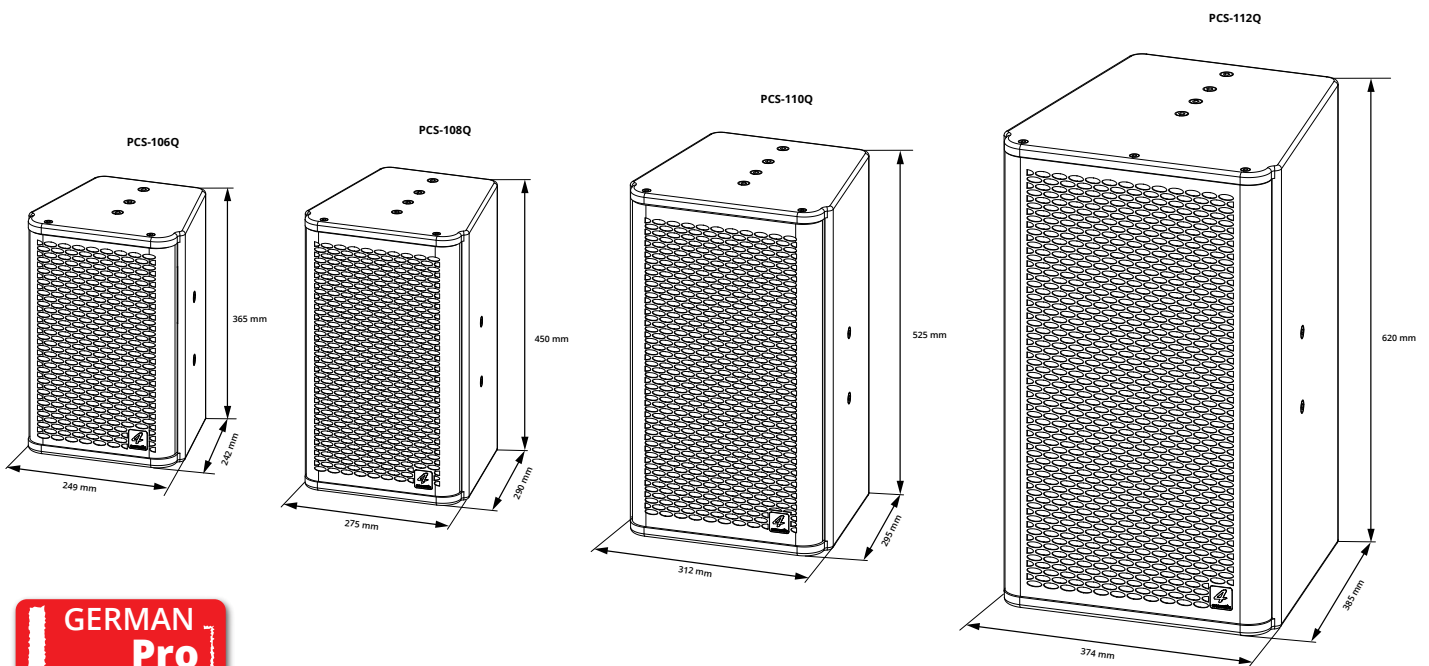

PCS-Q Sizes

PCS-Q SERIES

www.4-acoustic.com

Model Name	PCS-110Q	PCS-112Q
GS1 (EAN) CODE	4260318511469	4260318512008
System Type	2-Way 10"+1" Fullrange Speaker	2-Way 12"+1,4" (3" voice coil) Fullrange Speaker
Power Rating	300 W AES 600 W program 1200 W peak	500 W AES 1000 W program 2000 W peak
Frequency Range (+/- 3 dB)	50 Hz - 20 kHz	41 Hz - 20 kHz
Coverage Pattern (hvx)	90°x40°	80°x50°
Sensitivity	98 dB 1w/1m	101 dB 1w/1m
Maximum SPL	128 dB	133 dB
Woofer	1 x STG-10Q	1 x STG-12Q
Driver	1 x STG-45F	1 x STG-75B
Nominal Impedance	8 Ohm	8 Ohm
Input Connectors	2 x Neutrik NL4 Socket parallel 1+/1-	2 x Neutrik NL4 Socket parallel 1+/1-
Suspension/Mounting	35 mm pole socket 10 x M8 suspension U-Profil-Base	35 mm pole socket 10 x M8 suspension U-Profil-Base
Housing	Birch Multiplex	Birch Multiplex
Coating	Anti-scratch Polyurethane coating	Anti-scratch Polyurethane coating
Dimensions (h/w/d)	525x312x295 mm	620x373x385 mm
Net weight	16,5 kg	23,0 kg