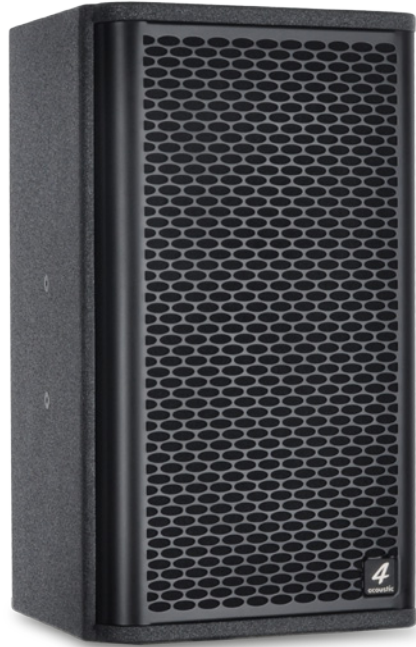

Pro Audio
Germany

PCS - Q SERIES

www.4-acoustic.com

PCS-Q is our first-class full range series mainly designed for fixed installation. This series is equipped with premium components and convinced by linear frequency response and phase reproduction. The result delivers a transparent and pure sound experience. The PCS-Q series needs no complicate EQ settings and can be almost used as plug and play. To correct the Coverage Pattern for vertically or horizontal installation, you can rotate the horn direction accordingly. The housing offers suspension points for wall and roof mounting in three direction, namely top, side, and back. PCS-106Q and PCS-108Q have Vesa 75 size M6 suspension points at the backside to use with our wall mounting kits. With our U-profile hanging kit, you will able to adjust the hanging angle properly to suit the different sound environment.

Accessories

PCS-106Q

Order Code	GS1 (EAN) Code	Type
STG-STD	4260318511032	Tripot Speaker Stand
KA-SP2-05	4260318510967	5 Meter Speaker cable 2x2,5qmm
KA-SP2-10	4260318510974	10 Meter Speaker cable 2x2,5qmm
KA-SP2-15	4260318510981	15 Meter Speaker cable 2x2,5qmm
KA-SP2-20	4260318510998	20 Meter Speaker cable 2x2,5qmm
SA-2080	4260318510820	2 Channel Class H Amplifier 2 x 800 Watt @ 8 ohm

Accessories

PCS-108Q

Order Code	GS1 (EAN) Code	Type
STG-STD	4260318511032	Tripot Speaker Stand
KA-SP2-05	4260318510967	5 Meter Speaker cable 2x2,5qmm
KA-SP2-10	4260318510974	10 Meter Speaker cable 2x2,5qmm
KA-SP2-15	4260318510981	15 Meter Speaker cable 2x2,5qmm
KA-SP2-20	4260318510998	20 Meter Speaker cable 2x2,5qmm
SA-2100	4260318510837	2 Channel Class H Amplifier 2 x 1000 Watt @ 8 ohm

GERMAN
Pro
Audio
Engineering

PCS-110Q

www.4-acoustic.com

- Crafted with the premium components
- Designed for fixed installation
- 600 W program power
- 300 W AES power
- Different color coating available
- Connecting panel with Neutrik NL4 sockets
- 8 Ohm Impedance
- 90° x 40° Coverage Pattern