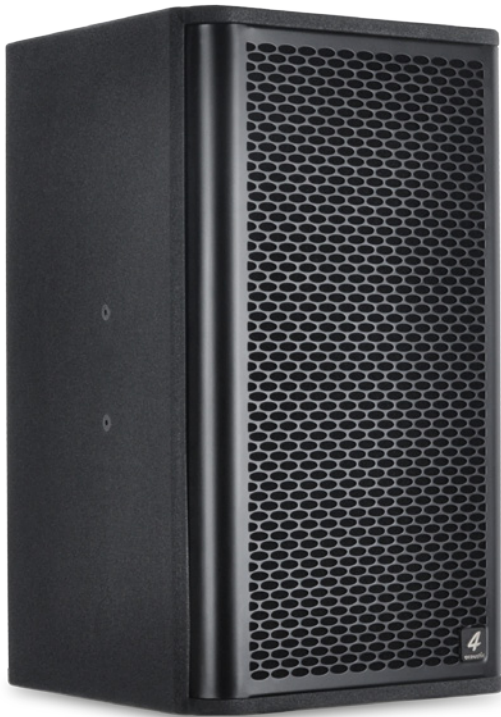

Pro Audio
Germany

PCS-112Q

www.4-acoustic.com

- Highest quality birch multiplex wood
- Suitable for installation
- 1000 W program power
- 500 W AES power
- 10 x M8 suspension points
- 1,4" compression driver with 3" voice coil
- 8 Ohm Impedance
- 80° x 50° horn design

Specification

PCS-112Q

Model Name	PCS-112Q
GS1 (EAN) CODE	4260318512008
System Type	2-Way 12"+1,4" (3" voice coil) Fullrange Speaker
Power Rating	500 W AES 1000 W program 2000 W peak
Frequency Range (+/- 3 dB)	41 Hz - 20 kHz
Coverage Pattern (hvx)	80°x50°
Sensitivity	101 dB 1w/1m
Maximum SPL	133 dB
Woofer	1 x STG-12Q
Driver	1 x STG-75B
Nominal Impedance	8 Ohm
Input Connectors	2 x Neutrik NL4 Socket parallel 1+/1-
Suspension/Mounting	35 mm pole socket 10 x M8 suspension U-Profil-Base
Housing	Birch Multiplex
Coating	Anti-scratch Polyurethane coating
Dimensions (h/w/d)	620x373x385 mm
Net weight	23,0 kg

Accessories

PCS-112Q

Order Code	GS1 (EAN) Code	Type
STG-STD	4260318511032	Tripot Speaker Stand
KA-SP2-05	4260318510967	5 Meter Speaker cable 2x2,5qmm
KA-SP2-10	4260318510974	10 Meter Speaker cable 2x2,5qmm
KA-SP2-15	4260318510981	15 Meter Speaker cable 2x2,5qmm
KA-SP2-20	4260318510998	20 Meter Speaker cable 2x2,5qmm
SA-2100	4260318510837	2 Channel Class H Amplifier 2 x 1000 Watt @ 8 ohm