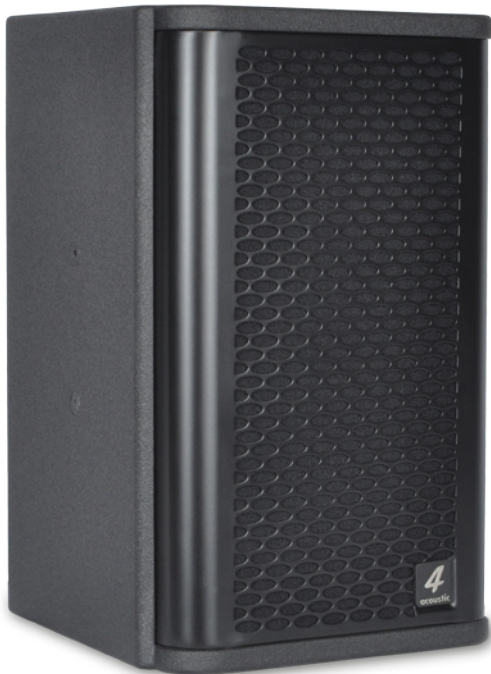

Pro Audio
Germany

PCS-108Q

www.4-acoustic.com

- Highest quality birch multiplex wood
- Suitable for installation
- 400 W program power
- 200 W AES power
- 10 x M8 suspension points
- 1" compression driver
- 8 Ohm Impedance
- 90° x 40° horn design

Specification

PCS-108Q

Model Name	PCS-108Q
GS1 (EAN) CODE	4260318511643
System Type	2-Way 8"+1" Fullrange Speaker
Power Rating	200 W AES 400 W program 800 W peak
Frequency Range (+/- 3 dB)	53 Hz - 20 kHz
Coverage Pattern (hvx)	90°x40°
Sensitivity	96 dB 1w/1m
Maximum SPL	122 dB
Woofer	1 x STG-8Q
Driver	1 x STG-34F
Nominal Impedance	8 Ohm
Input Connectors	2 x Neutrik NL4 Socket parallel 1+/1-
Suspension/Mounting	VESA 75 (Backside) 35 mm pole socket 10 x M8 suspension U-Profil-Base
Housing	Birch Multiplex
Coating	Anti-scratch Polyurethane coating
Dimensions (h/w/d)	450x275x290 mm
Net weight	13,0 kg

Accessories

PCS-108Q

Order Code	GS1 (EAN) Code	Type
STG-STD	4260318511032	Tripot Speaker Stand
KA-SP2-05	4260318510967	5 Meter Speaker cable 2x2,5qmm
KA-SP2-10	4260318510974	10 Meter Speaker cable 2x2,5qmm
KA-SP2-15	4260318510981	15 Meter Speaker cable 2x2,5qmm
KA-SP2-20	4260318510998	20 Meter Speaker cable 2x2,5qmm
SA-2100	4260318510837	2 Channel Class H Amplifier 2 x 1000 Watt @ 8 ohm